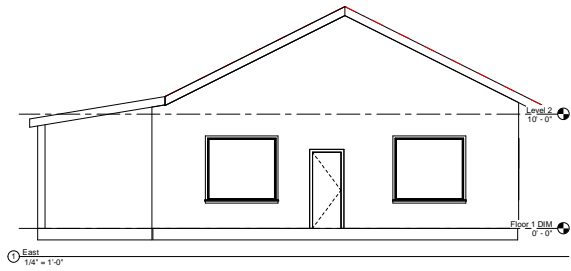

Ⓢ 202204031178023
1/2" = 1'-0"

Ⓢ Living Space Sheet View

You	
Smart Home With Porch	
BOXY, LLC	
TEL: 337.326.1733 EMAIL: m.ateo.ateo@boxyconstruction.com WEBSITE: www.boxyconstruction.com	
Date	Issue Date
Drawn By	Author
A101	Overview
Scale	As indicated

4/26/2023 1:38:27 PM

You	
Smart Home With Porch	
BOXY, LLC	
TEL: 337.326.1733 EMAIL: maseo.ate@boxyconstruction.com WEBSITE: www.boxyconstruction.com	
Date	Issue Date
Drawn By	Author
A102	Elevations
Scale	1/4" = 1'-0"