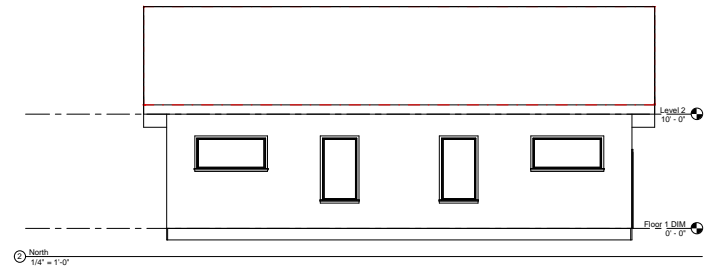

Ⓢ 202204031178023
1/2" = 1'-0"

Ⓢ Living Space Sheet View

You	
Smart Home With Porch	
BOXY, LLC	
TEL: 337.326.1733 EMAIL: m.ateo.ateo@boxyconstruction.com WEBSITE: www.boxyconstruction.com	
Date	Issue Date
Drawn By	Author
A101	Overview
Scale	As indicated

4/26/2023 1:38:27 PM

You	
Smart Home With Porch	
BOXY, LLC	
TEL: 337.326.1733 EMAIL: maseo.ate@boxyconstruction.com WEBSITE: www.boxyconstruction.com	
Date	Issue Date
Drawn By	Author
A102	Elevations
Scale	1/4" = 1'-0"