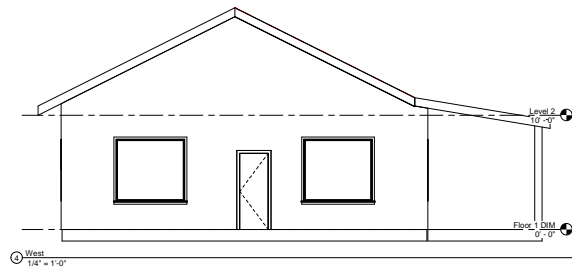

Ⓢ 202204031178023
1/2" = 1'-0"

Ⓢ Living Space Sheet View

You	
Smart Home With Porch	
BOXY, LLC	
TEL: 337.326.1733 EMAIL: m.ateo.ateo@boxyconstruction.com WEBSITE: www.boxyconstruction.com	
Date	Issue Date
Drawn By	Author
A101	Overview
Scale	As indicated

4/26/2023 1:38:27 PM

You	
Smart Home With Porch	
BOXY, LLC	
TEL: 337.326.1733 EMAIL: maseo.ate@boxyconstruction.com WEBSITE: www.boxyconstruction.com	
Date	Issue Date
Drawn By	Author
A102	Elevations
Scale	1/4" = 1'-0"